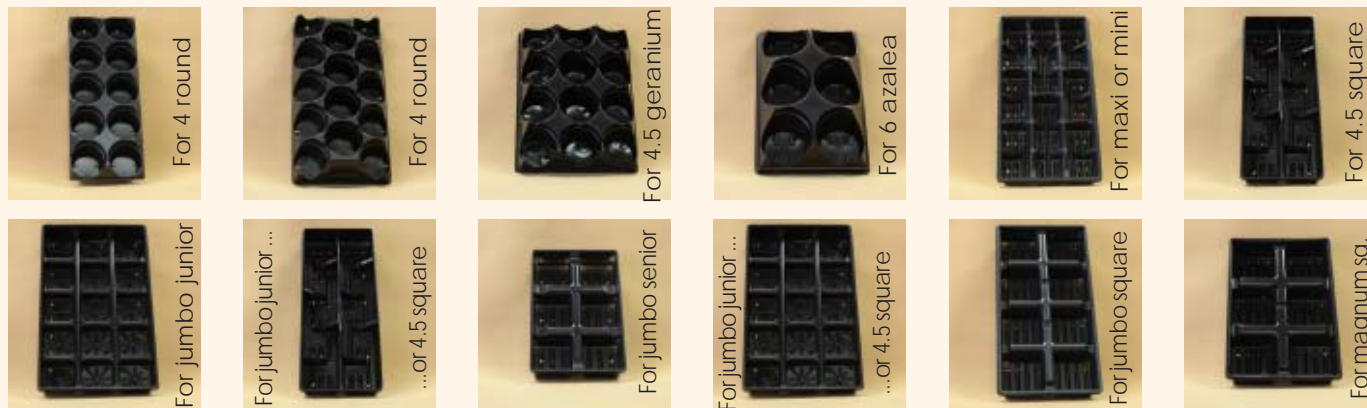

Belden Plastics
2582 Long Lake Road
Roseville, MN 55113

P 888.4.BELDEN
F 888.855.7425
W www.beldenplastics.com
E info@beldenplastics.com

topiary

Roots grow down into coco-covered stem.
Includes top bowl, stem and connector.

color, bulk, label

We do it!
Contact Belden
today!

EASY TOPIARY SYSTEM		Top Bowl Only:	
Product	Sets/Case	U.S. Volume	Metric Volume
FLOWER COLUMN	60	74.3 fl oz	2.2 l

thermo-formed tray

Complete the system
with Belden's compatible
pots for that "perfect fit".

Product	Trays/Case
TRAY 4 RD 6-COUNT (not pictured)	150
TRAY 4 RD 10-COUNT	90
TRAY 4 RD 14-COUNT	65
TRAY 4.5 GER 12-COUNT	50
TRAY 6 AZA 6-COUNT	50
TRAY MAXI/MINI SQ 18-COUNT	60
TRAY 4.5 SQ 10-COUNT	45
TRAY 4.5 SQ 15-COUNT	45
TRAY JUMBO JR 10-COUNT	45
TRAY JUMBO JR 15-COUNT	50
TRAY JUMBO SQ 8-COUNT	50
TRAY JUMBO SR 6-COUNT	100
TRAY MAGNUM SQ 6-COUNT	50